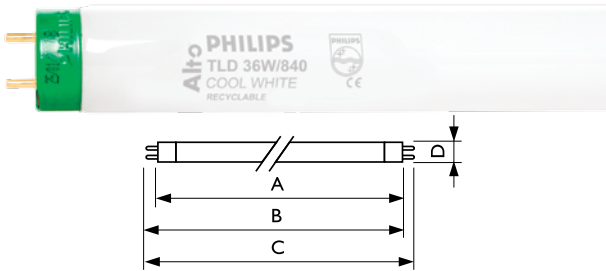

MASTER TL-D ALTO

The difference is green. The ALTO lamp, a green flagship product, features technology that employs a unique capsule injection dosing system that delivers significantly less mercury into each tube; now only two milligrams.

The lamps Next Generation triphosphor technologies ensures high light output, high lumen maintenance, and good colour rendering.

Features a distinct green end cap for easy identification for relamping. So make the switch to green!

| Product ID | A max. | B max. | C max. | D max. |
|------------|--------|--------|--------|--------|
| 18W | 549.0 | 556.1 | 563.2 | 28 |
| 36W | 1149.0 | 1156.1 | 1213.6 | 28 |
| 58W | 1500.0 | 1504.7 | 1514.2 | 28 |

Dimensions in mm

MASTER TL-D ALTO

| Shortcode | Wattage (W) | Cap Base | Voltage | Luminous Flux Lamp (lm) | Average Lifetime EL (hrs) | Colour Rendering Index (Ra) | Colour Temp (K) | Min Order Quantity | Carton Qty |
|---------------|-------------|----------|---------|-------------------------|---------------------------|-----------------------------|-----------------|--------------------|------------|
| TLD18W830ALTO | 18 | G13 | 59 | 1350 | 20000 | 83 | 3000 | 25 | 25 |
| TLD18W840ALTO | 18 | G13 | 59 | 1350 | 20000 | 82 | 4000 | 25 | 25 |
| TLD18W850ALTO | 18 | G13 | 59 | 1310 | 20000 | 80 | 5000 | 25 | 25 |
| TLD18W865ALTO | 18 | G13 | 59 | 1275 | 20000 | 80 | 6500 | 25 | 25 |
| TLD36W830ALTO | 36 | G13 | 103 | 3250 | 20000 | 83 | 3000 | 25 | 25 |
| TLD36W840ALTO | 36 | G13 | 103 | 3250 | 20000 | 82 | 4000 | 25 | 25 |
| TLD36W850ALTO | 36 | G13 | 103 | 3170 | 20000 | 80 | 5000 | 25 | 25 |
| TLD36W865ALTO | 36 | G13 | 103 | 3070 | 20000 | 80 | 6500 | 25 | 25 |
| TLD58W830ALTO | 58 | G13 | 111 | 5150 | 20000 | 83 | 3000 | 25 | 25 |
| TLD58W840ALTO | 58 | G13 | 111 | 5200 | 20000 | 82 | 4000 | 25 | 25 |
| TLD58W850ALTO | 58 | G13 | 111 | 4950 | 20000 | 80 | 5000 | 25 | 25 |
| TLD58W865ALTO | 58 | G13 | 111 | 4800 | 20000 | 80 | 6500 | 25 | 25 |